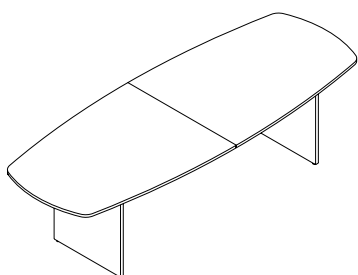

Mesa angular circular com gaveteiro

ERM1060 - 1800/Ø800x1630/600x730 Dir.
ERM1061 - 1630/600x1800/Ø800x730 Esq.
ERM1062 - 2000/Ø800x1630/600x730 Dir.
ERM1063 - 1630/600x2000/Ø800x730 Esq.

Mesa angular circular com gaveteiro

ERM1064 - 1800/Ø800x1630/600x730 Dir.
ERM1065 - 1630/600x1800/Ø800x730 Esq.
ERM1066 - 2000/Ø800x1630/600x730 Dir.
ERM1067 - 1630/600x2000/Ø800x730 Esq.

Mesa retangular

ERM1008 - 1000x800x730
ERM1009 - 1200x800x730
ERM1010 - 1400x800x730
ERM1011 - 1600x800x730
ERM1012 - 1800x800x730

reunião

Mesa reunião bote com pé ergon

MRB1320 - 3200x1200x730
MRB1326 - 3200x1200x730 C/02 CAIXA P/TOMADAS
MRB1404 - 4000x1200x730
MRB1406 - 4000x1200x730 C/02 CAIXA P/TOMADAS

Mesa reunião bote com pé ergon

MRB1160 - 1600x1200x730
MRB1202 - 2000x1200x730
MRB1240 - 2400x1200x730
MRB1166 - 1600x1200x730 C/01 CAIXA P/TOMADAS
MRB1206 - 2000x1200x730 C/01 CAIXA P/TOMADAS
MRB1246 - 2400x1200x730 C/01 CAIXA P/TOMADAS