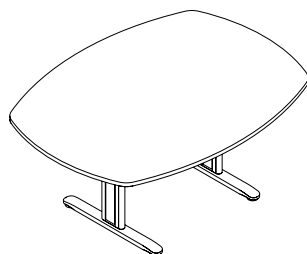

ETM2064 - 1800/∅800x1630/600x730 Dir.
 ETM2065 - 1630/600x1800/∅800x730 Esq.
 ETM2066 - 2000/∅800x1630/600x730 Dir.
 ETM2067 - 1630/600x2000/∅800x730 Esq.

Mesa angular com gaveteiro

ETM2030 - 1400/600x1400/600x730 Dir.
 ETM2130 - 1400/600x1400/600x730 Esq.
 ETM2031 - 1600/600x1400/600x730 Dir.
 ETM2032 - 1400/600x1600/600x730 Esq.
 ETM2033 - 1600/600x1600/600x730 Dir.
 ETM2133 - 1600/600x1600/600x730 Esq.

Mesa reunião bote com pé ethos

MRB2320 - 3200x1200x730
MRB2404 - 4000x1200x730
MRB2326 - 3200x1200x730 C/02 CAIXAS P/TOMADAS
MRB2406 - 4000x1200x730 C/02 CAIXAS P/TOMADAS

Mesa reunião bote com pé ethos

MRB2160 - 1600x1200x730
MRB2202 - 2000x1200x730
MRB2240 - 2400x1200x730
MRB2166 - 1600x1200x730 C/01 CAIXA P/TOMADAS
MRB2206 - 2000x1200x730 C/01 CAIXA P/TOMADAS
MRB2246 - 2400x1200x730 C/01 CAIXA P/TOMADAS