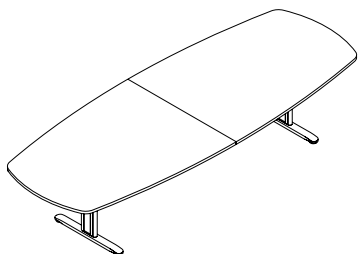

Mesa angular circular com gaveteiro

ETM2060 - 1800/∅800x1630/600x730 Dir.
 ETM2061 - 1630/600x1800/∅800x730 Esq.
 ETM2062 - 2000/∅800x1630/600x730 Dir.
 ETM2063 - 1630/600x2000/∅800x730 Esq.

Mesa angular circular com gaveteiro

ETM2064 - 1800/∅800x1630/600x730 Dir.
 ETM2065 - 1630/600x1800/∅800x730 Esq.
 ETM2066 - 2000/∅800x1630/600x730 Dir.
 ETM2067 - 1630/600x2000/∅800x730 Esq.

Mesa angular com gaveteiro

ETM2030 - 1400/600x1400/600x730 Dir.
 ETM2130 - 1400/600x1400/600x730 Esq.
 ETM2031 - 1600/600x1400/600x730 Dir.
 ETM2032 - 1400/600x1600/600x730 Esq.
 ETM2033 - 1600/600x1600/600x730 Dir.
 ETM2133 - 1600/600x1600/600x730 Esq.

Mesa reunião bote com pé ethos

MRB2320 - 3200x1200x730
MRB2404 - 4000x1200x730
MRB2326 - 3200x1200x730 C/02 CAIXAS P/TOMADAS
MRB2406 - 4000x1200x730 C/02 CAIXAS P/TOMADAS

Mesa reunião bote com pé ethos

MRB2160 - 1600x1200x730
MRB2202 - 2000x1200x730
MRB2240 - 2400x1200x730
MRB2166 - 1600x1200x730 C/01 CAIXA P/TOMADAS
MRB2206 - 2000x1200x730 C/01 CAIXA P/TOMADAS
MRB2246 - 2400x1200x730 C/01 CAIXA P/TOMADAS