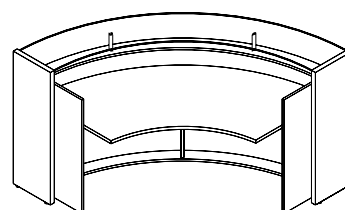

especificações técnicas

recepção

Balcão Península

VBP1180 - 1120x800x730/1100 dir.
VBP1380 - 1320x800x730/1100 dir.
VBP1580 - 1520x800x730/1100 dir.
VBP1780 - 1720x800x730/1100 dir.
VBP1980 - 1920x800x730/1100 dir.

Balcão reto com vidro

VBR1281 - 1200x800x730/1100
VBR1481 - 1400x800x730/1100
VBR1681 - 1600x800x730/1100
VBR1881 - 1800x800x730/1100
VBR2081 - 2000x800x730/1100

Conexão para fechamento de balcões
VBC1927 - 192x270x25

Bancada baixa
VBB1260 - 1200x600x730
VBB1460 - 1400x600x730
VBB1660 - 1600x600x730
VBB1860 - 1800x600x730
VBB2060 - 2000x600x730

Bancada baixa fechada
VBB1261 - 1200x600x730
VBB1461 - 1400x600x730
VBB1661 - 1600x600x730
VBB1861 - 1800x600x730
VBB2061 - 2000x600x730

Bancada Alta
VBA1263 - 1200x600x1100
VBA1463 - 1400x600x1100
VBA1663 - 1600x600x1100
VBA1863 - 1800x600x1100
VBA2063 - 2000x600x1100

Balcão Curvo
VBC2260 - 2263x1600/800x730/1100

Balcão curvo com vidro
VBC2261 - 2263x1600/800x730/1100