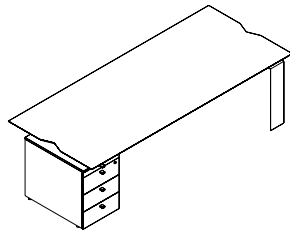

# especificações técnicas

executivos

---

**Mesa**

VIM2000 - 2000x900x752  
VIM2400 - 2300x1000x752

**Mesa com gaveteiro**

VIM2003 - 2000x900x752  
VIM2403 - 2300x1000x752

**Complemento lateral**

VIM0901 - 900x600x752  
VIM1101 - 1100x600x752

**Complemento lateral**

VIM0902 - 900x600x752  
VIM1102 - 1100x600x752

**Mesa com gaveteiro**

VIM2004 - 2000x900x752  
VIM2404 - 2300x1000x752

**Mesa**

VIM2010 - 2000x900x738  
VIM2410 - 2300x1000x738

**Mesa com gaveteiro**

VIM2011 - 2000x900x738  
VIM2411 - 2300x1000x738

**Mesa com gaveteiro**

VIM2012 - 2000x900x738  
VIM2412 - 2300x1000x738

**Gaveteiro móvel**

VIG4303 - 430x550x613

**Gaveteiro móvel**

VIG4304 - 430x550x613

### Mesa de reunião bote

VIR3200 - 3200x1170x752

VIR4000 - 4000x1170x752

VIR3201 - 3200x1170x752 C/ 02 CAIXAS P/TOMADAS

VIR4001 - 4000x1170x752 C/ 02 CAIXAS P/TOMADAS